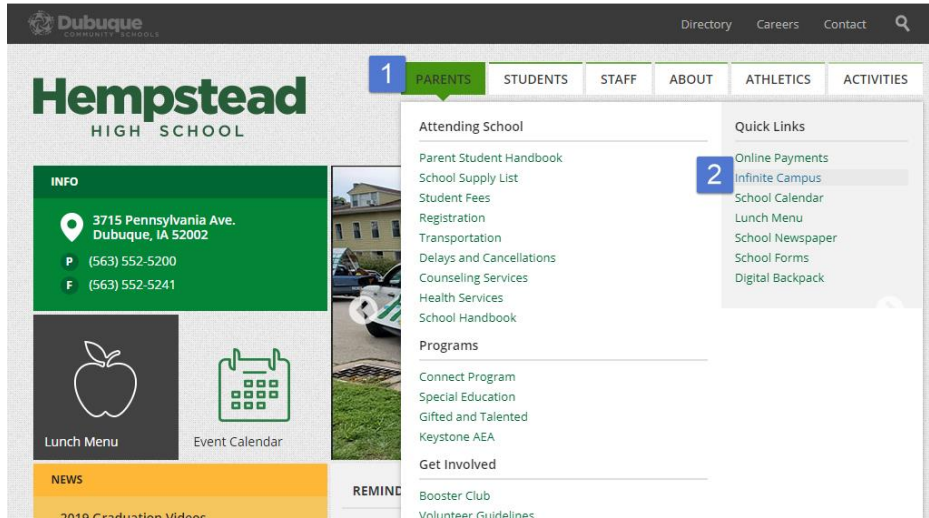

Infinite Campus

Do you need assistance check your student's grades, attendance, class schedule, updating information? Please use this handout to guide you.

To Begin: visit www.hempstead.dbqschools.org to locate the Infinite Campus login screen (for computer). Using the **(1)** PARENTS tab select **(2)** Infinite Campus from the Quick Links section.

Note: If you do not have a computer or prefer to use your phone or tablet please follow the direction on the bottom portion of this handout.

On the Infinite Campus page select **(3)** LOGIN TO THE INFINITE CAMPUS PARENT PORTAL (*note: students have their own username/password for the STUDENT PORTAL*).

Campus Student and Campus Parent are designed to provide real-time access to student information. The easy-to-use design displays what is currently happening in the classroom so you can understand, monitor, and participate in the educational process.

Browse assignments by specific class or due date.

Attendance

Review attendance events in summary and detail form.

Grades

Immediate access to grades as they are posted.

Schedule

Review schedule from anywhere, at any time.