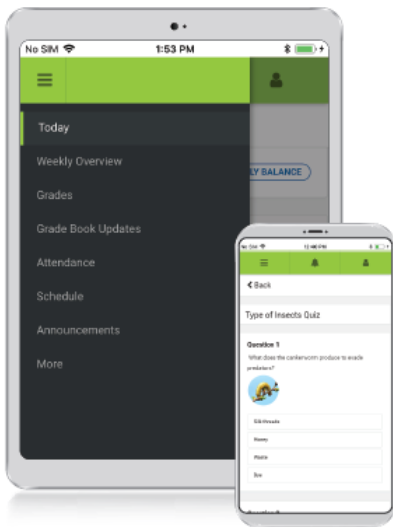

Download the Mobile App Campus Student and Campus Parent

Announcements

Quickly see district announcements as they are posted.

Assignments

Browse assignments by specific class or due date.

Attendance

Review attendance events in summary and detail form.

Grades

Immediate access to grades as they are posted.

Schedule

Review schedule from anywhere, at any time.

Infinite Campus Mobile Apps can be downloaded through the Apple App Store or Google Play Store