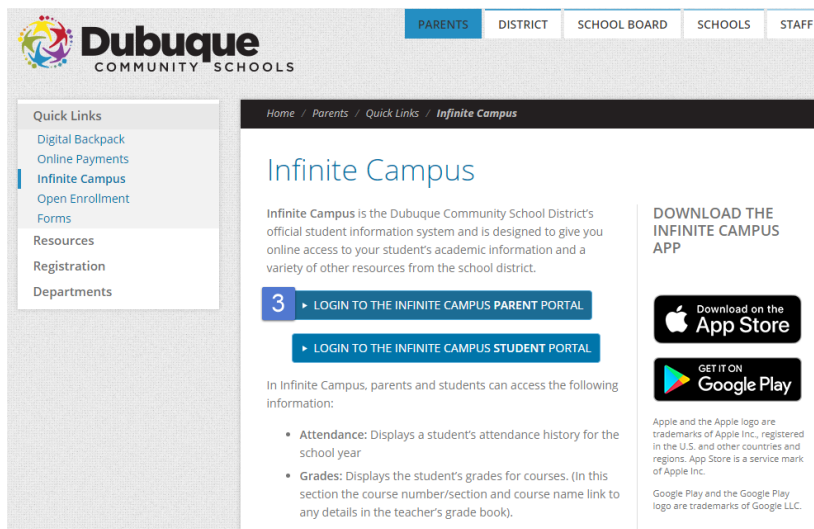

If you need assistance with your username and password please contact the Main Office (563)552-5200 ext. 0