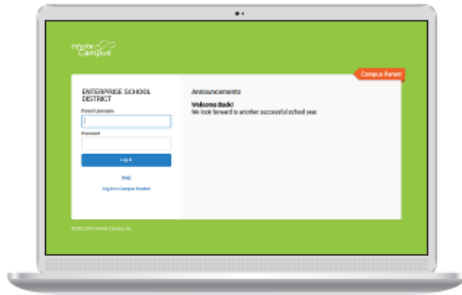

Parents & Students, information is at your fingertips.

Access on the Web Campus Student and Campus Parent

Campus Student and Campus Parent are designed to provide real-time access to student information. The easy-to-use design displays what is currently happening in the classroom so you can understand, monitor, and participate in the educational process.

- » Announcements
- » Assignments
- » Attendance
- » Grades
- » Schedules

AND